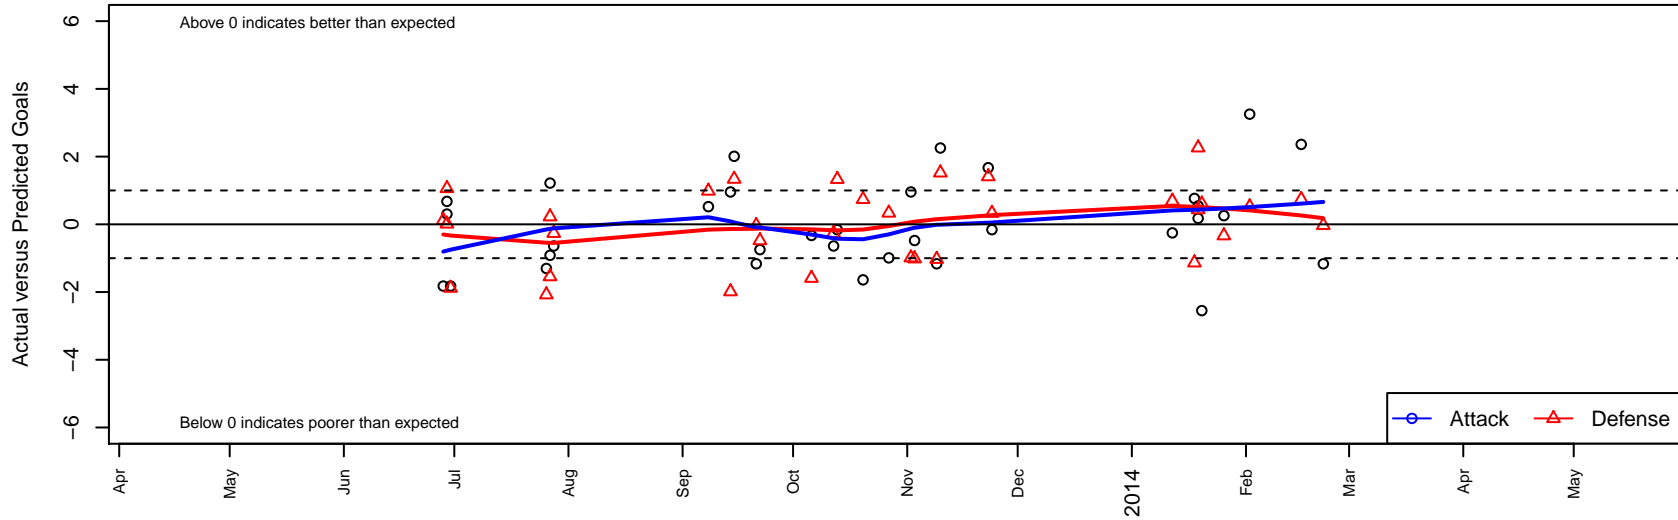

Washington Timbers Red B96

Washington Timbers
 Vancouver, WA
 B96 total strength=1655
 attack=26.66 defense=14.1
 fall league = RCL B96 Div 2
 alt names used:
 WTFC BU17 RED (WA)
 Washington Timbers 96B REDS A
 Washington Timbers FC B96 Red

Venues played:
 Clash At the Border Platinum/Gold Pool HS
 Clash At the Border Gold HS
 Oswego Nike Cup Gold U17
 RCL B96 Div 2
 Challenge Cup B96
 Portland Winter Showcase U17

Washington Timbers Red B96
 Dots are actual minus expected GF (blue circles) and GA (red triangles).
 Blue line is smoothed change in attack strength. Red is smoothed change in defense strength.